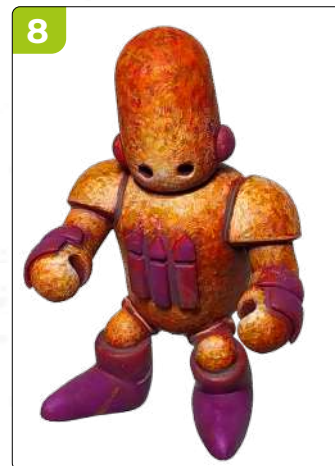

Textures GSW Robot

1. Basecoat with Wonka Violet.

2. Stippling with Red Truth.

3. Stippling with Flaming Orange.

4. Stippling with Go Mango.

5. Stippling with Cyber Yellow.

6. Stippling with Banana Split.

7. Stippling with Nuclear White.

8. Shadows with 2-3 coats with diluted Ember Orange.

Ready!
Hope you like it ;)

Texturizado Robot GSW

1. Capa base con Wonka Violet.

2. Punteado con Red Truth.

3. Punteado con Flaming Orange.

4. Punteado con Go Mango.