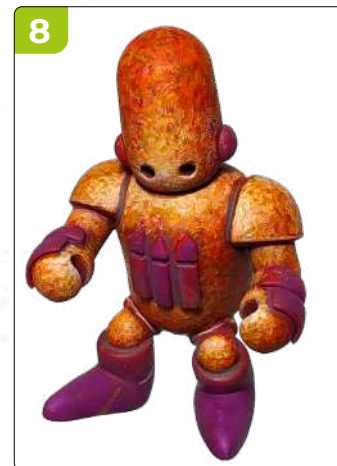

Textures GSW Robot

1. Basecoat with Wonka Violet.

2. Stippling with Red Truth.

3. Stippling with Flaming Orange.

4. Stippling with Go Mango.

5. Stippling with Cyber Yellow.

6. Stippling with Banana Split.

7. Stippling with Nuclear White.

8. Shadows with 2-3 coats with diluted Ember Orange.

Ready!
Hope you like it ;)

Texturizado Robot GSW

1. Capa base con Wonka Violet.

2. Punteado con Red Truth.

3. Punteado con Flaming Orange.

4. Punteado con Go Mango.

5. Punteado con Cyber Yellow.

6. Punteado con Banana Split.

7. Punteado con Nuclear White.

8. Sombrear con 2-3 capas de Ember Orange diluido.

Ready!
Hope you like it ;)